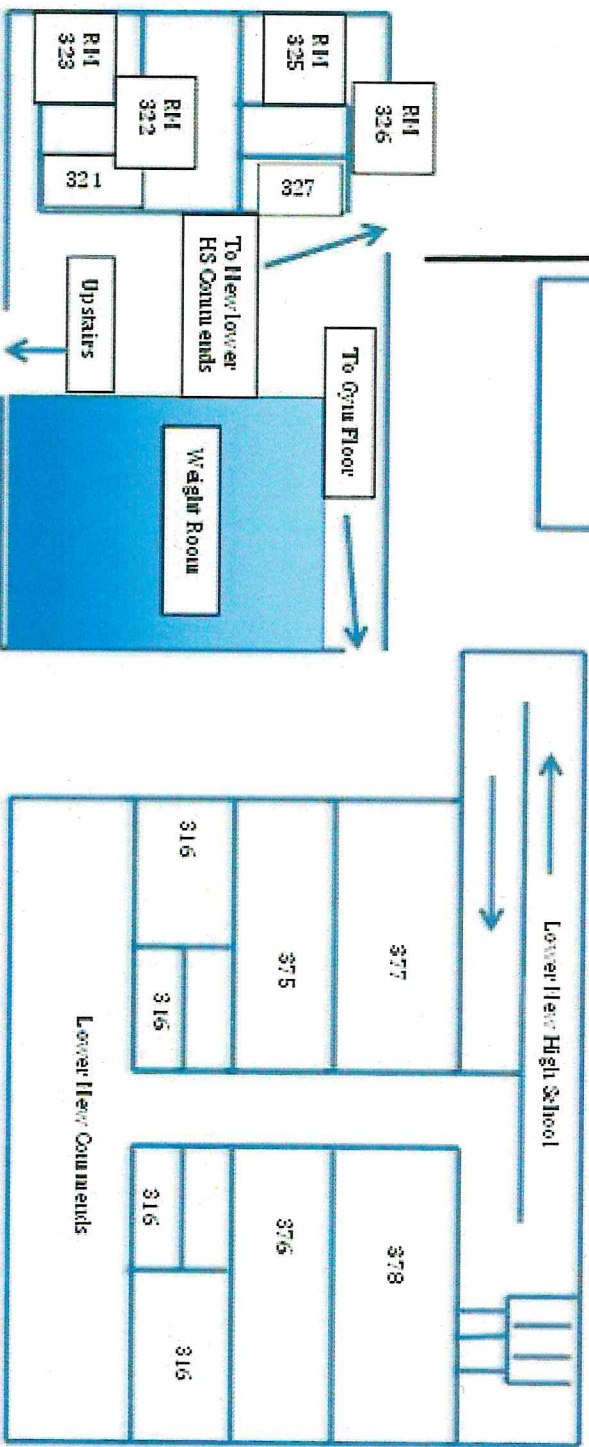

Upper New High School

per New and Lower New High School  
is not completed yet. Will be finished  
Aug. 1 2016.

Upper New High School

HS  
Gym Floor

Seats

HS  
Comments

Lower New High School

LAQUEY Middle School

RI/1 600

RI/1 133

RI/1 132

RI/1 131

Elem Cafeteria

Kitchen

RI/1 135

RI/1 136

RI/1 137

HS Cafeteria

Maintenance

Staff Restroom

RI/1 202

RI/1 204

RI/1 206

RI/1 201

RI/1 203

RI/1 205

RI/1 206

RI/1 207

L/E Restroom

RI/1 209

Lower Middle School

213